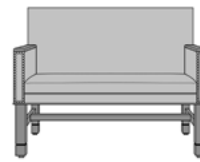

dovera

Bench

kwalu®

Designed to Last®

dovera

Bench

The Dovera Collection is a modern classic. Beautifully designed, the Dovera Bench is available with scroll or square arms. Optional arm caps for the square arm style serve to keep the fabric looking like new. A concealed clean-out facilitates simple housekeeping. Optional decorative nail head trim.

Statement of Line

DVB1A11
46W 25D 35.5H
26AH

DVB1A21
46W 25D 35.5H
26AH

DVB1B11
46W 25D 35.5H
26AH

DVB1B21
46W 25D 35.5H
26AH

DVB2A21
49.5W 25D 35.5H
26AH

DVB3A21
49.5W 25D 35.5H
26AH

DVB3B21
49.5W 25D 35.5H
26AH