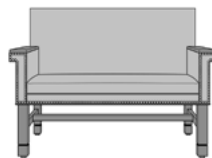

DVB3B41
49.5W 25D 35.5H
26AH

*To see additional versions of this collection go to www.kwalu.com/product/dovera-bench

kwalu | Designed to Last®

6160 Peachtree Dunwoody Rd. Building C, Atlanta, GA 30328
1-877-MY-KWALU kwalu.com