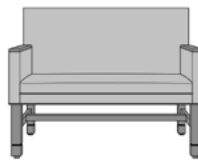

DVB1B11
46W 25D 35.5H
26AH