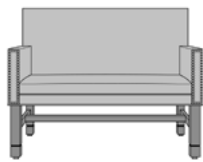

DVB1A21
46W 25D 35.5H
26AH