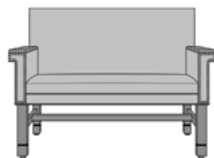

DVB3B21
49.5W 25D 35.5H
26AH