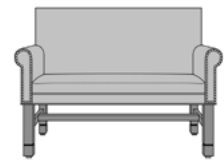

dovera

Bench

kwalu®

Designed to Last®

dovera

Bench

The Dovera Collection is a modern classic. Beautifully designed, the Dovera Bench is available with scroll or square arms. Optional arm caps for the square arm style serve to keep the fabric looking like new. A concealed clean-out facilitates simple housekeeping. Optional decorative nail head trim.

Statement of Line

DVB1A11
46W 25D 35.5H
26AH

DVB1A21
46W 25D 35.5H
26AH

DVB1B11
46W 25D 35.5H
26AH

DVB1B21
46W 25D 35.5H
26AH

DVB2A21
49.5W 25D 35.5H
26AH

DVB3A21
49.5W 25D 35.5H
26AH

DVB3B21
49.5W 25D 35.5H
26AH