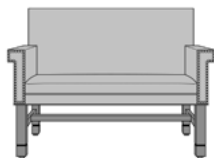

DVB3A21
49.5W 25D 35.5H
26AH